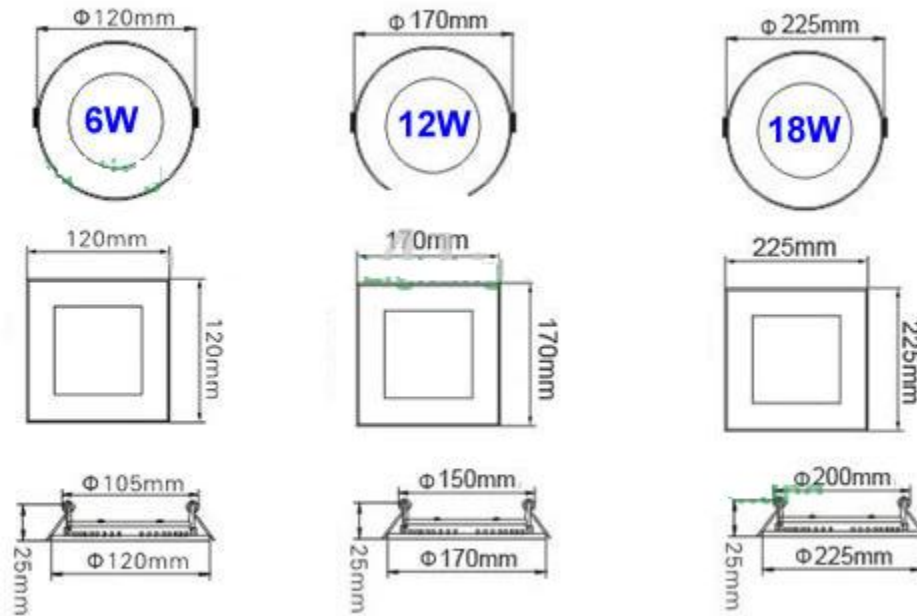

SKYLED Slim Panels

SKYLED is offering slim panel with following specifications

Power consumption	6W,12W,18W
Luminous Flux	85-95lm/W
Color Temperature(CCT)	3000K-6500K
Color Rendering Index(CRI)	>80
Rated Life	50,000 Hours
LEDs	2835
Beam Angle	120°
Housing Material	Aluminum+PC
AC Voltage	85-265V
Frequency	50HZ,60HZ
Power Factor (PF)	0.6,0.9
Operating Temperature	-10~55°C
Protection Grade	IP20
Power Efficiency	>88%

Panel Size:

Application:

1. Factories, Gallery, Garage, Hospital Lighting
2. Meeting Room, Museum, Supermarket Lighting
3. Schools, Offices, Residential Area Lighting
4. Hotels, Conference, Meeting rooms lighting