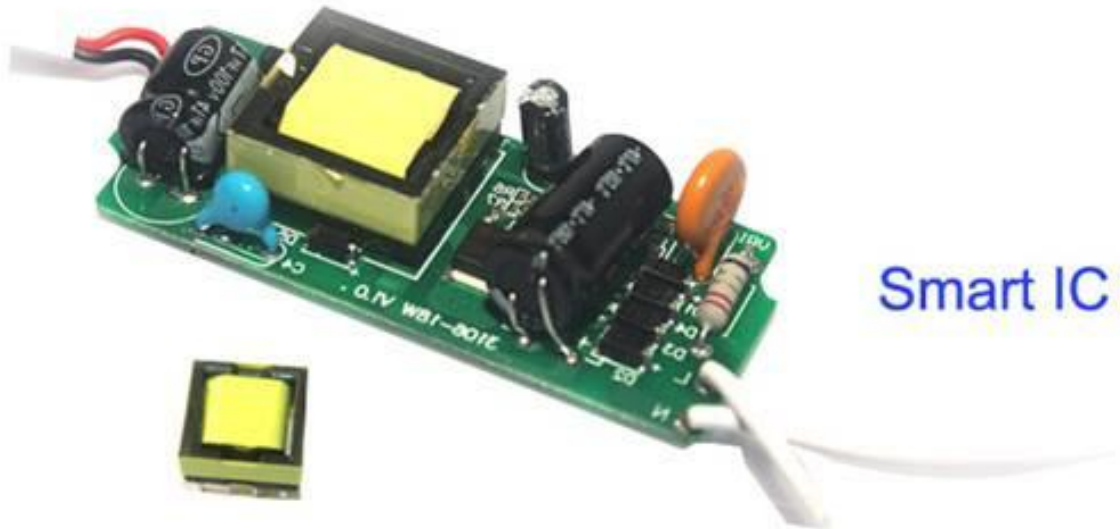

SKYLED Slim Panels

SKYLED is offering slim panel with following specifications

Power consumption	6W,12W,18W
Luminous Flux	85-95lm/W
Color Temperature(CCT)	3000K-6500K
Color Rendering Index(CRI)	>80
Rated Life	50,000 Hours
LEDs	2835
Beam Angle	120°
Housing Material	Aluminum+PC
AC Voltage	85-265V
Frequency	50HZ,60HZ
Power Factor (PF)	0.6,0.9
Operating Temperature	-10~55°C
Protection Grade	IP20
Power Efficiency	>88%

Material :

Aluminum die casting

Super slim as ipad

Strong Stainless Steel Clips

Smart IC Driver

CHIP

Original Taiwan LOT 2835 chips.
Watt:0.2W
Lumen:22-24lm
RA>78
Long life span:50000hrs
High brightness+High CIR+Long life+80% energy save
3000K / 4000K / 6500K
Epistar Sanan (available)